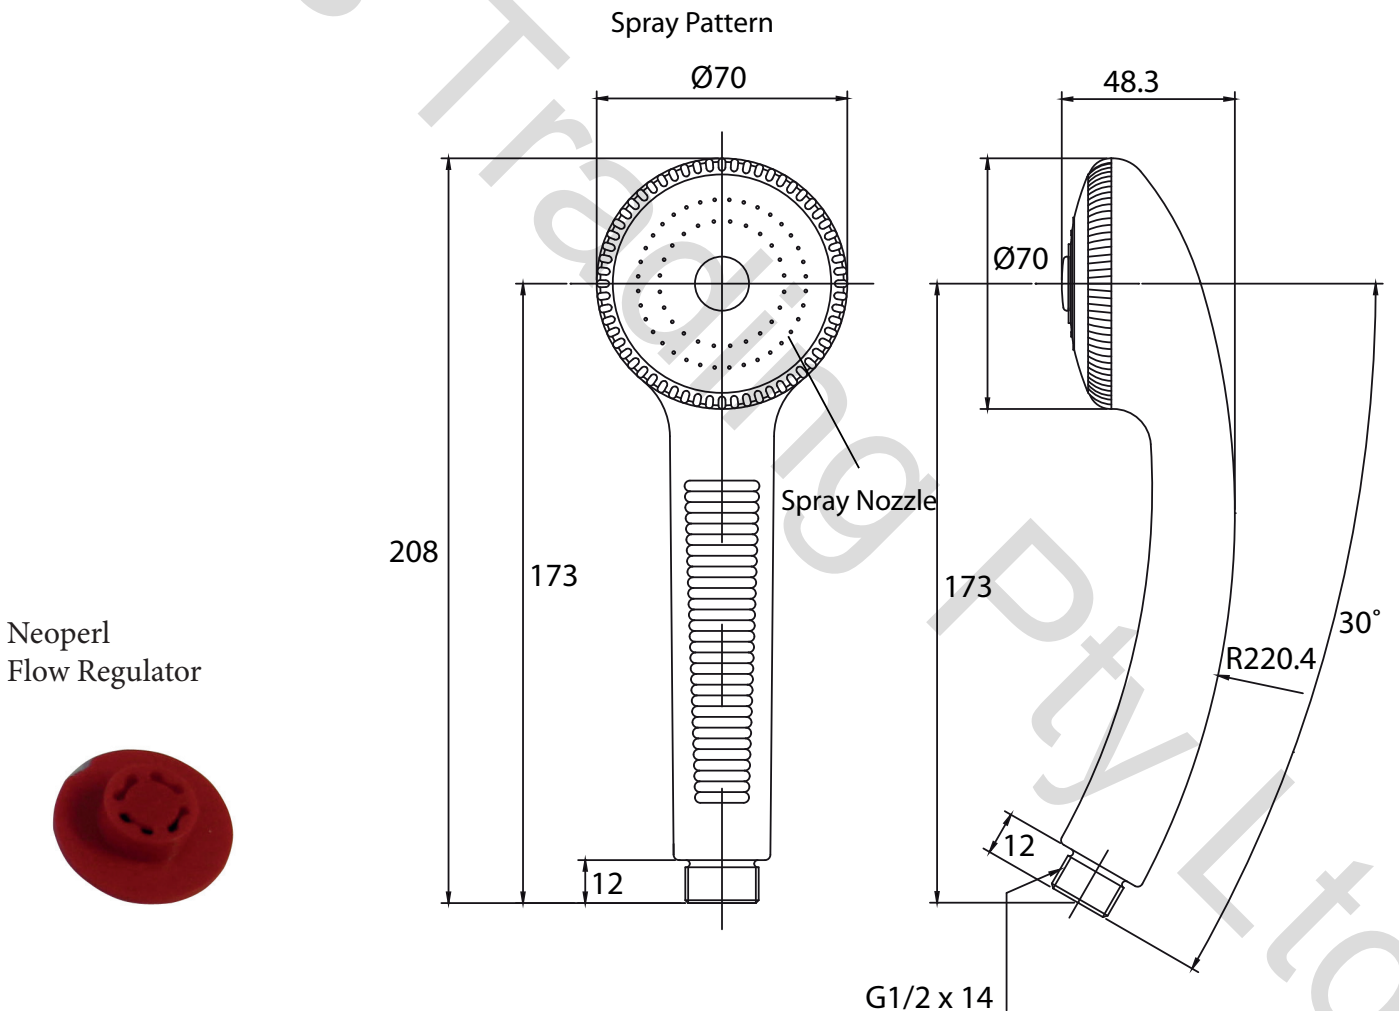

### Information

Product Code  
WELS;  
Neoperl flow restrictor.

SYS13VA  
3 Star - 8.0lt / min  
Min1° - Max 75°

Dada Hand Shower

Swivel Elbow

Wall Hook

Europlas Hose

WaterMark  
AS/NZS 3662  
WM-022411

8.0 litres per minute

In accordance with AS/NZS 6400  
Licence No. 0255  
Axess Trading PTY LTD

This hand shower system comes with the following items.

- Dada Hand Shower ( White Finish)
- Europlas hose 1.2m long (optional 1.5m 1.7m or 2.0m)
- Neoperl flow regulator for the hand shower.
- Swivel elbow
- Wall hook

## Dada SYS14A Hand Shower Single Spray Function

Manufactured from ABS Plastic  
Chrome Plated or White ABS